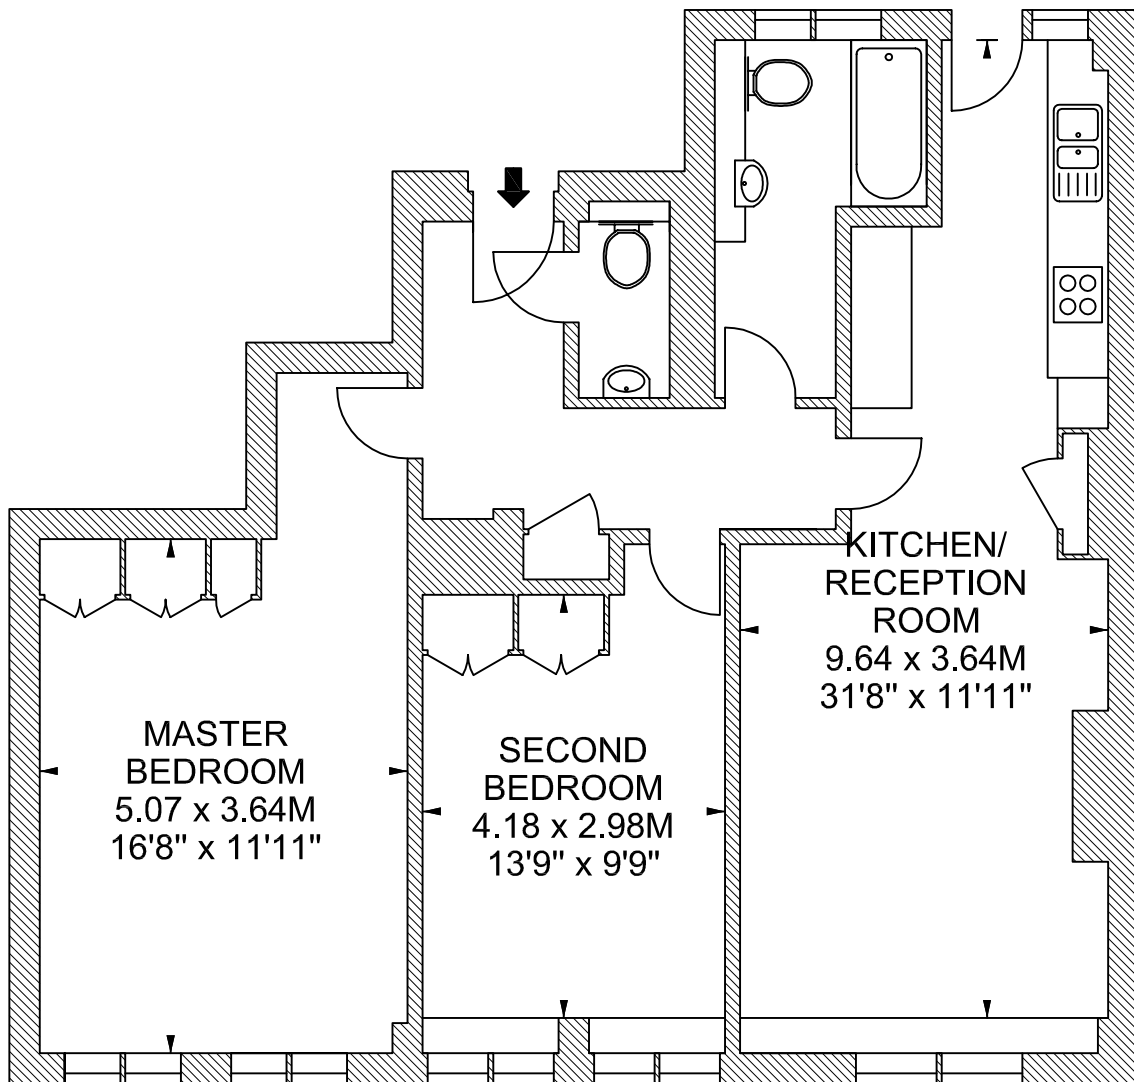

Flat 103
First Floor
Stafford Court,
Kensington High Street, W8

Approximate gross internal area
83 sq m / 893 sq ft

Kensington High Street

Scale 1:75

Scale floor plans produced by Mays Floorplans © . Tel 020 3397 4594
All measurements are maximum, and include wardrobes and window bays where applicable