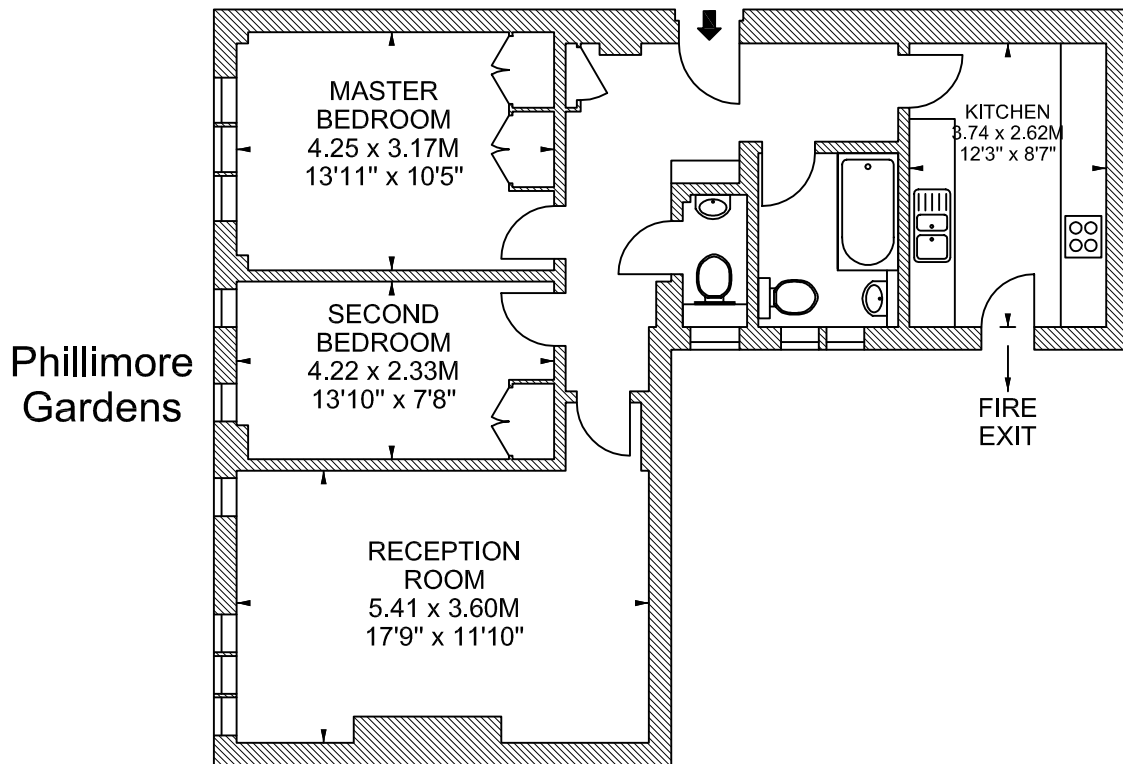

Flat 117
Third Floor
Stafford Court,
Kensington High Street , W8

Approximate gross internal area
73 sq m / 786 sq ft

Scale 1:100

Scale floor plans produced by Mays Floorplans © . Tel 020 3397 4594
All measurements are maximum, and include wardrobes and window bays where applicable