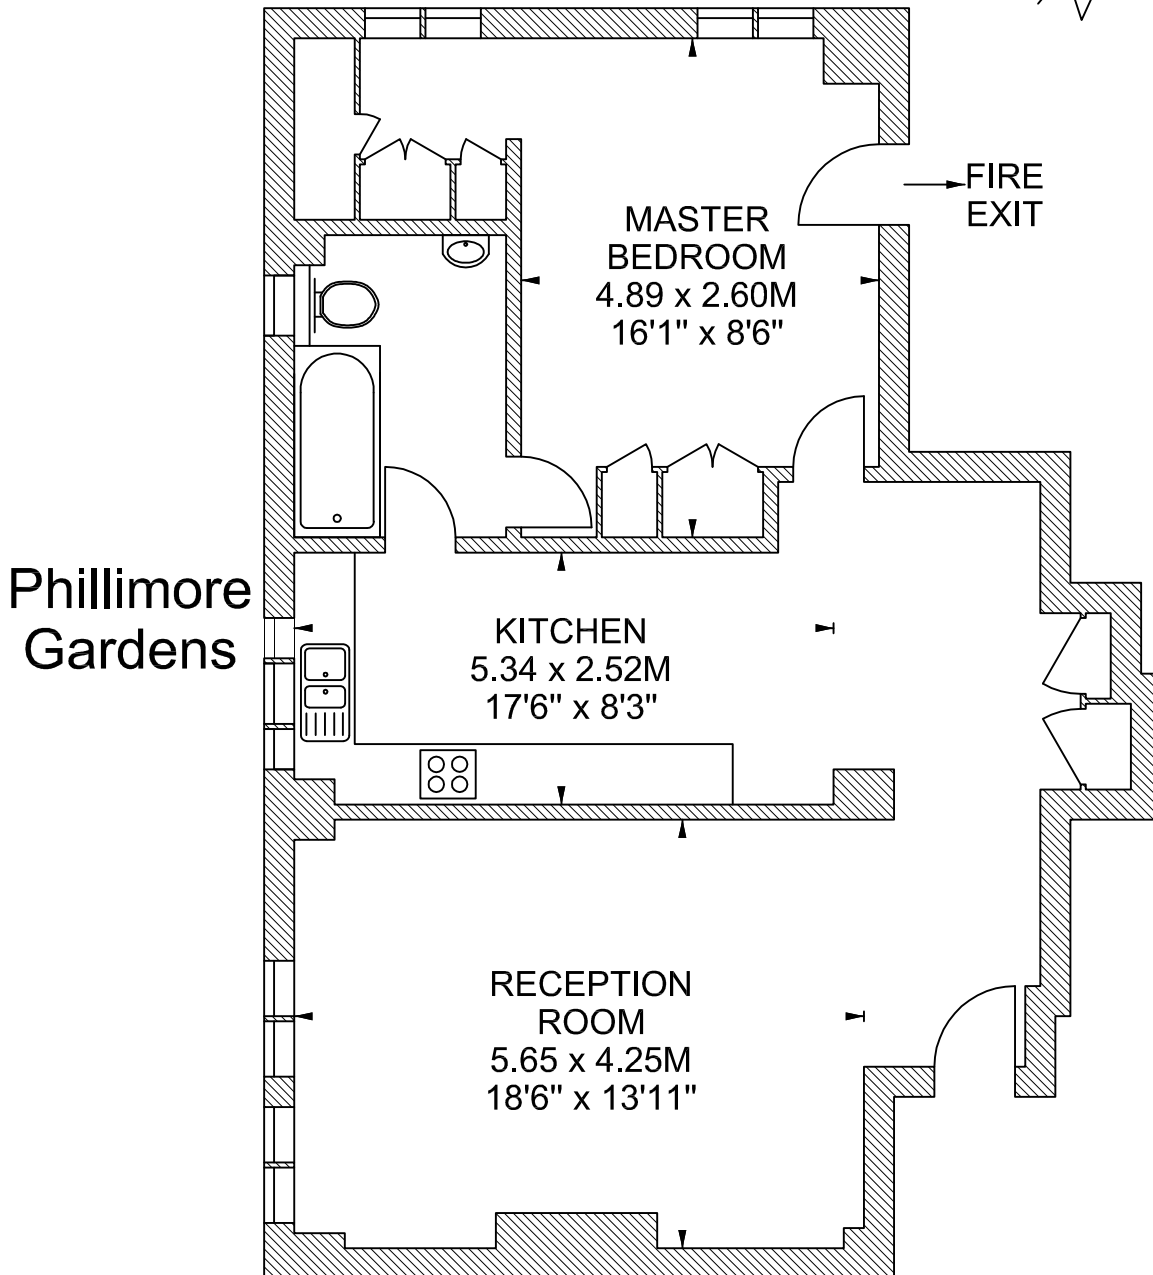

Flat 106
First Floor
Stafford Court,
Kensington High Street, W8

Approximate gross internal area
80 sq m / 861 sq ft

Phillimore Walk

Scale 1:75