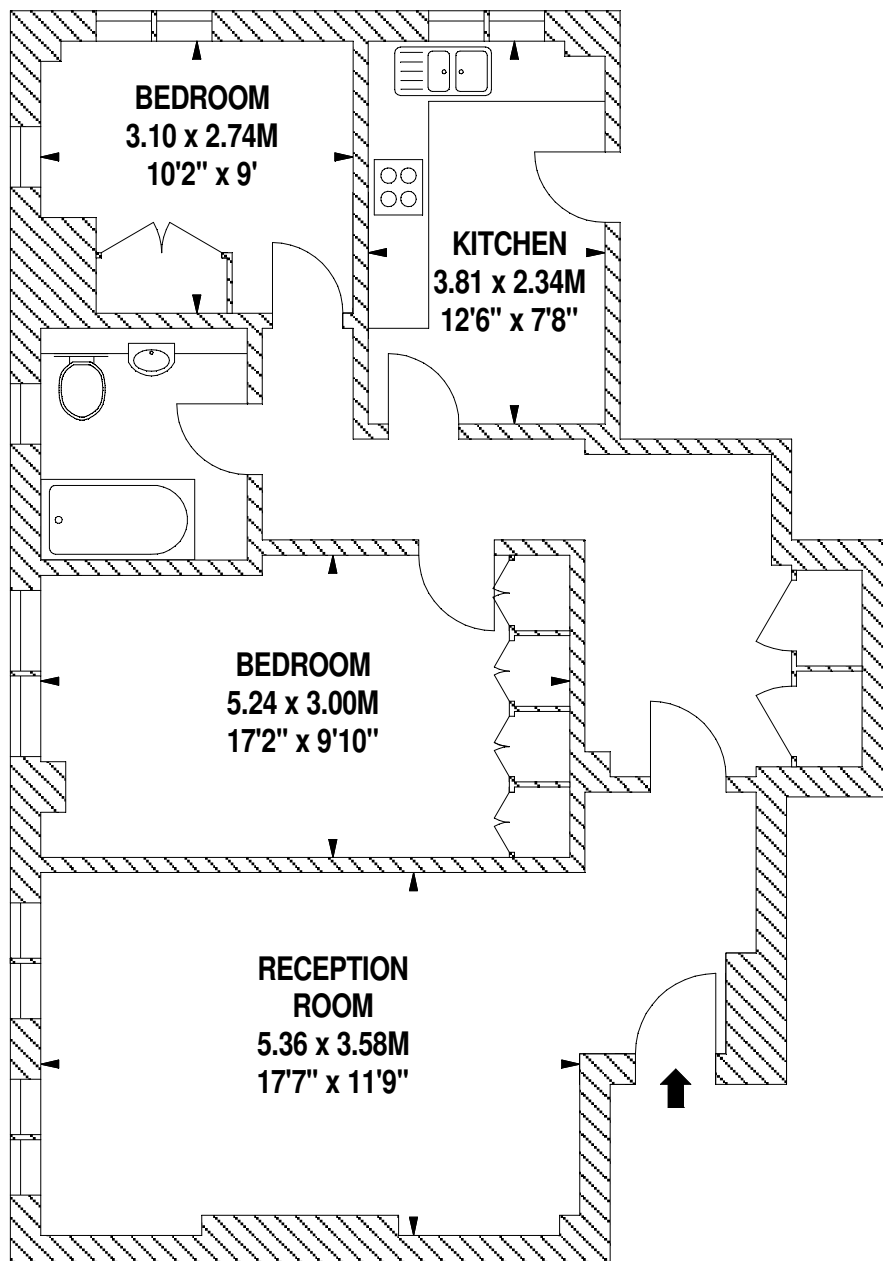

Flat 116
Third Floor
Stafford Court,
Kensington High Street, W8

Approximate gross internal area
77 sq m / 829 sq ft

**P
h
i
l
i
m
o
r
e

G
a
r
d
e
n
s**

Scale 1:75

PEGASI

PH -0207 245 4500

www.pegasi.co.uk