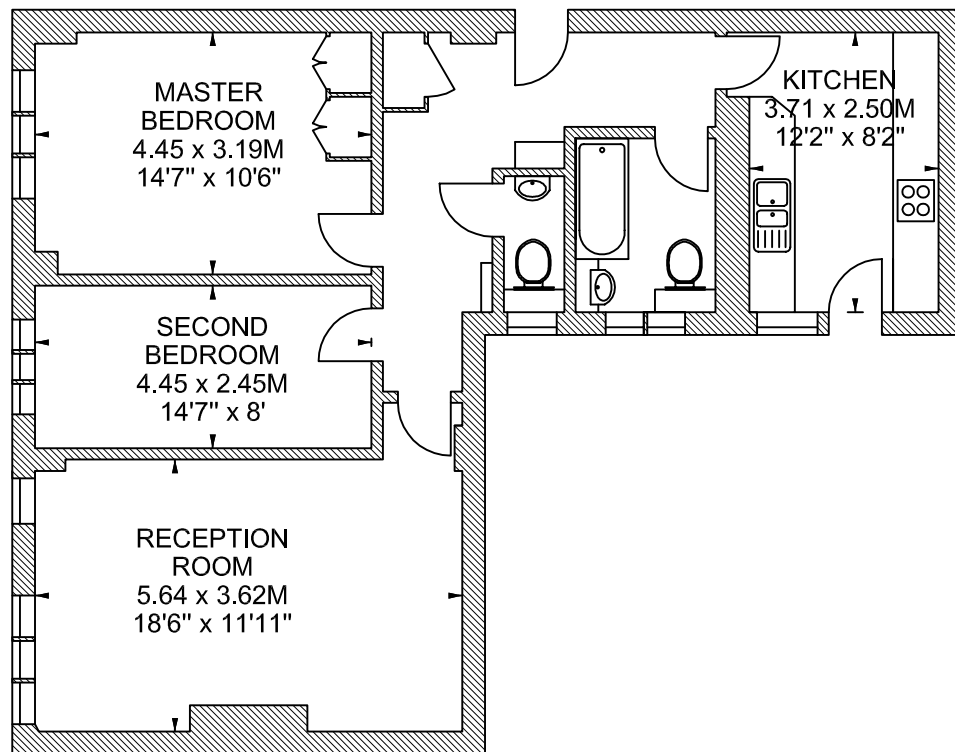

Flat 107  
First Floor  
Stafford Court,  
Kensington High Street ,W8

Approximate gross internal area  
76 sq m / 818 sq ft

Phillimore  
Gardens

Scale 1:100

Scale floor plans produced by Mays Floorplans © . Tel 020 3397 4594  
All measurements are maximum, and include wardrobes and window bays where applicable