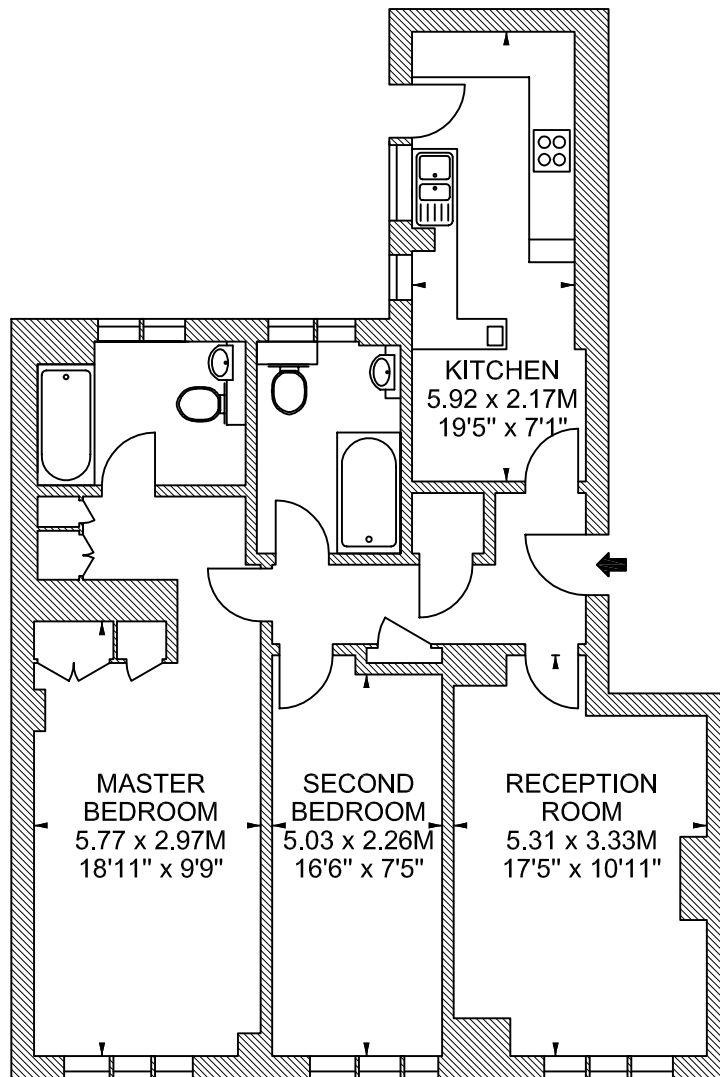

Flat 64
First Floor
Stafford Court,
Kensington High Street, W8
Approximate gross internal area
85 sq m / 915 sq ft

Kensington High Street

Scale 1:100

Scale floor plans produced by Mays Floorplans © . Tel 020 3397 4594
All measurements are maximum, and include wardrobes and window bays where applicable