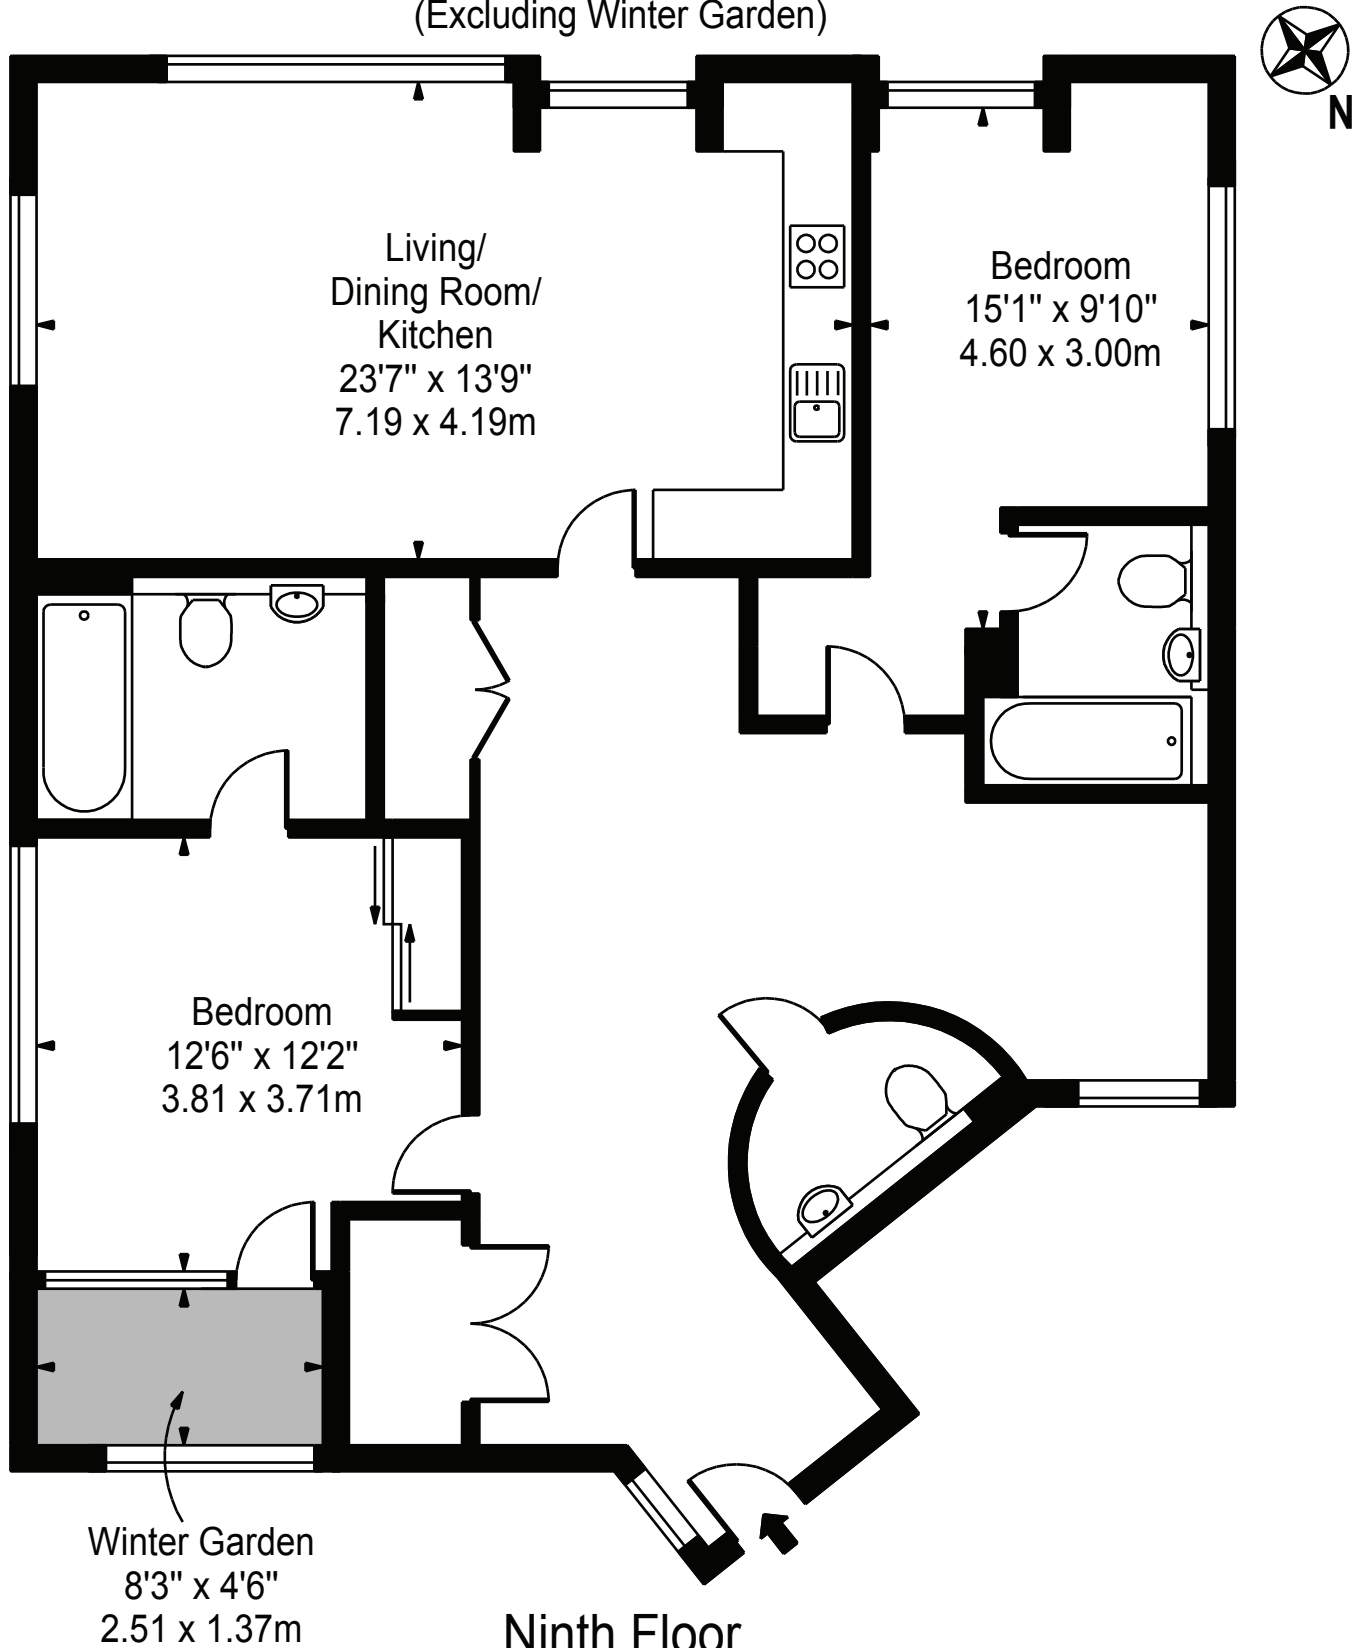

Holland Park

Approx. Gross Internal Area 1223 Sq Ft - 113.62 Sq M
(Including Winter Garden)

Approx. Gross Internal Area 1179 Sq Ft - 109.53 Sq M
(Excluding Winter Garden)

Ninth Floor

For Illustration Purposes Only - Not To Scale

This floor plan should be used as a general outline for guidance only and does not constitute in whole or in part an offer or contract. Any intending purchaser or lessee should satisfy themselves by inspection, searches, enquiries and full survey as to the correctness of each statement. Any areas, measurements or distances quoted are approximate and should not be used to value a property or be the basis of any sale or let.