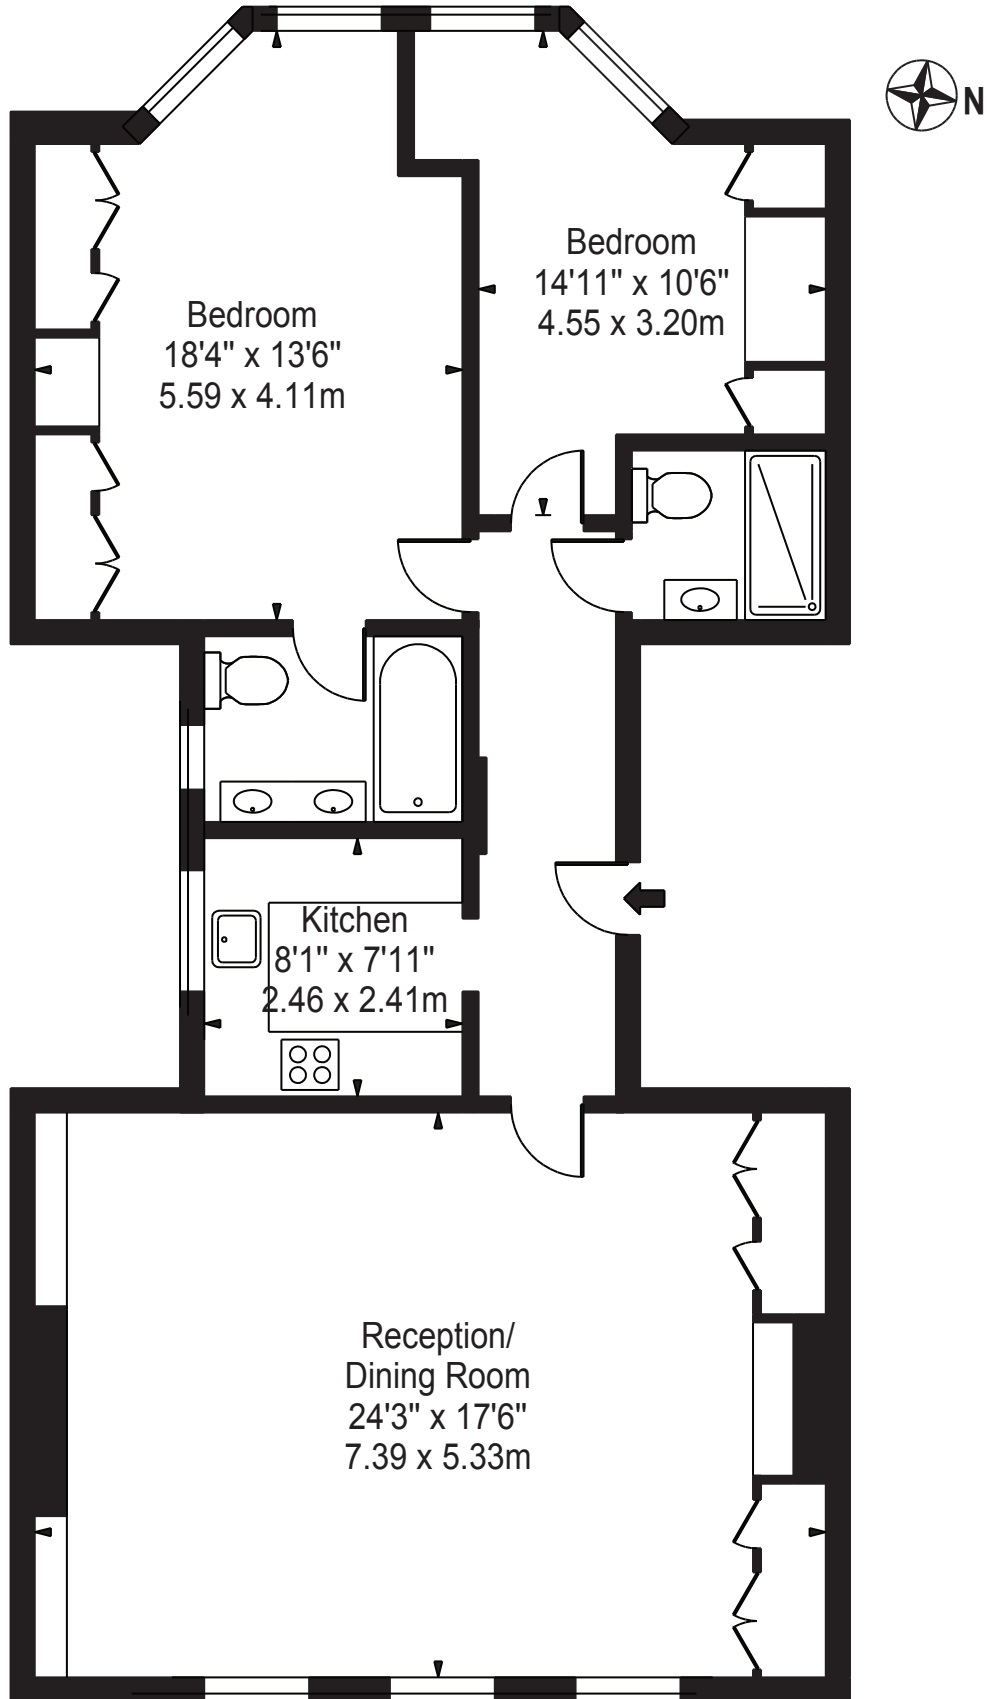

Balfour Place

Approx. Gross Internal Area 1030 Sq Ft - 95.69 Sq M

First Floor

For Illustration Purposes Only - Not To Scale

This floor plan should be used as a general outline for guidance only and does not constitute in whole or in part an offer or contract. Any intending purchaser or lessee should satisfy themselves by inspection, searches, enquiries and full survey as to the correctness of each statement. Any areas, measurements or distances quoted are approximate and should not be used to value a property or be the basis of any sale or let.